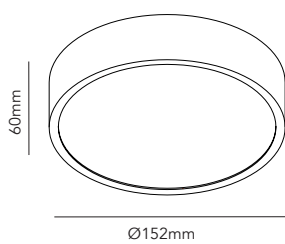

SHADOW

Design: Ronni Gol

* Rose gold for indoor use only

SHADOW 1

SHADOW - 2700 K

Design: Ronni Gol

LIGHT·POINT
C O P E N H A G E N

ART. NAME SHADOW 1			
Art. no. white	270600	-	-
Art. no. black	270601	-	-
Art. no. rose gold	270602	-	-
EAN white	5711389706005	-	-
EAN black	5711389706012	-	-
EAN rose gold	5711389706029	-	-
Material	Aluminium / Acrylic	-	-
Light source	Edison	-	-
Lifetime	50.000	-	-
Number of light sources	2	-	-
Electronical gear	N/A	-	-
Driver watt	N/A	-	-
Light source watt	3+7	-	-
System watt	10	-	-
Voltage	220-240V	-	-
Dimmable	Leading/trailing Edge	-	-
Lumen output	1100	-	-
Lumen pr. watt	110	-	-
Flux	N/A	-	-
CCT (K)	2700	-	-
RA/CRI	>90	-	-
Mac Adam	3	-	-
Light distribution	Up/Down	-	-
Beam angle	N/A	-	-
Tilt angle	N/A	-	-
Cutout mm.	N/A	-	-
Rotation	N/A	-	-
Looping	Yes	-	-