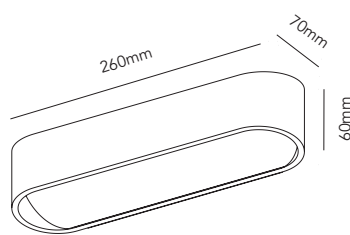

AURA

Design: Nital Patel

AURA W1

AURA W2

AURA - 2700 K

Design: Nital Patel

LIGHT·POINT
C O P E N H A G E N

ART. NAME	AURA W1	AURA W2	
Art. no. white	270450	270460	-
Art. no. black	256202	270461	-
Art. no. rose gold	270452	270462	-
EAN white	5711389704506	5711389704605	-
EAN black	5711389704513	5711389704612	-
EAN rose gold	5711389704520	5711389704629	-
Material	Aluminium	Aluminium	-
Light source	Edison	Edison	-
Lifetime	50.000	50.000	-
Number of light sources	1	1	-
Electronical gear	N/A	N/A	-
Driver watt	N/A	N/A	-
Light source watt	6	15	-
System watt	6	15	-
Voltage	230V	230V	-
Dimmable	Yes	Yes	-
Lumen output	660 (nominal)	1540 (nominal)	-
Lumen pr. watt	110	110	-
Flux	N/A	N/A	-
CCT (K)	2700	2700	-
RA/CRI	>90	>90	-
Mac Adam	6	6	-
Light distribution	N/A	N/A	-
Beam angle	N/A	N/A	-
Tilt angle	N/A	N/A	-
Cutout mm.	N/A	N/A	-
Rotation	N/A	N/A	-
Looping	Yes	Yes	-