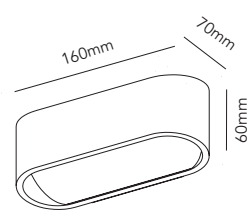

AURA

Design: Nital Patel

AURA W1

AURA W2

AURA - 2700 K

Design: Nital Patel

LIGHT·POINT
C O P E N H A G E N

ART. NAME	AURA W1	AURA W2	
Art. no. white	270450	270460	-
Art. no. black	256202	270461	-
Art. no. rose gold	270452	270462	-
EAN white	5711389704506	5711389704605	-
EAN black	5711389704513	5711389704612	-
EAN rose gold	5711389704520	5711389704629	-
Material	Aluminium	Aluminium	-
Light source	Edison	Edison	-
Lifetime	50.000	50.000	-
Number of light sources	1	1	-
Electronical gear	N/A	N/A	-
Driver watt	N/A	N/A	-
Light source watt	6	15	-
System watt	6	15	-
Voltage	230V	230V	-
Dimmable	Yes	Yes	-
Lumen output	660 (nominal)	1540 (nominal)	-
Lumen pr. watt	110	110	-
Flux	N/A	N/A	-
CCT (K)	2700	2700	-
RA/CRI	>90	>90	-
Mac Adam	6	6	-
Light distribution	N/A	N/A	-
Beam angle	N/A	N/A	-
Tilt angle	N/A	N/A	-
Cutout mm.	N/A	N/A	-
Rotation	N/A	N/A	-
Looping	Yes	Yes	-