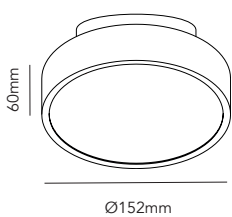

SHADOW

Design: Ronni Gol

* Rose gold for indoor use only

SHADOW 1

SHADOW 2