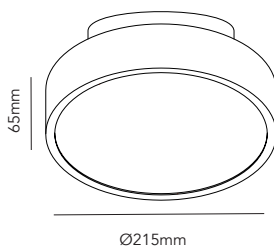

SHADOW

Design: Ronni Gol

* Rose gold for indoor use only

SHADOW 1

SHADOW 2