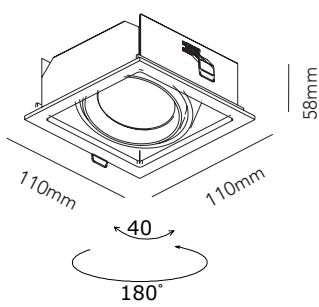

GHOST

Design: Ronni Gol

GHOST 1