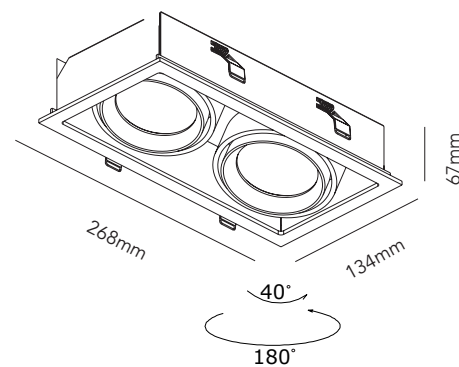

GHOST

Design: Ronni Gol

GHOST 2+