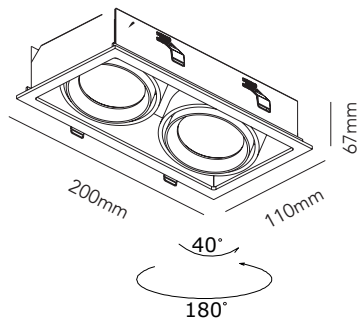

GHOST

Design: Ronni Gol

GHOST 2