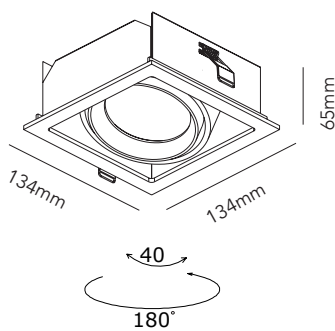

GHOST

Design: Ronni Gol

GHOST 1+