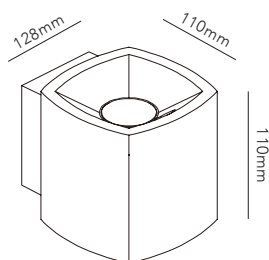

MIRAGE WALL

Design: Nital Patel

*Anodized surfaces are not recommended for outdoor use.
Anodized surfaces may vary $\pm 10\%$.

MIRAGE WALL 1

MIRAGE WALL 1+

MIRAGE WALL - 2700/3000K

Design: Nital Patel

LIGHT·POINT
C O P E N H A G E N

ART. NAME	MIRAGE WALL 1	MIRAGE WALL 1+	
Art. no. white	271041	-	-
Art. no. black	271040	271050	-
Art. no. rose gold	271043	-	-
Art. no. titanium	271044	-	-
Art. no. brass	271045	-	-
Art. no. rust	271042	271052	-
EAN white	5711389710415	-	-
EAN black	5711389710408	5711389710507	-
EAN rose gold	5711389710439	-	-
EAN titanium	5711389710446	-	-
EAN brass	5711389710453	-	-
EAN rust	5711389710422	5711389710521	-
Material	Aluminium / Glass	Aluminium / Glass	-
Light source	LED	LED	-
Lifetime	50.000	50.000	-
Number of light sources	2	2	-
Electronical gear	N/A	N/A	-
Driver watt	N/A	N/A	-
Light source watt	4.5	7	-
System watt	9	14	-
Voltage	220-240	220-240	-
Dimmable	Yes	Yes	-
Lumen output	675 (nominal)	1050 (nominal)	-
Lumen pr. watt	75	75	-
Flux	N/A	N/A	-
CCT (K)	2700/3000	2700/3000	-
RA/CRI	90	90	-
Mac Adam	5	5	-
Light distribution	Up/Down	Up/Down	-
Beam angle	90	90	-
Tilt angle	N/A	N/A	-
Cutout mm.	N/A	N/A	-
Rotation	N/A	N/A	-
Looping	N/A	N/A	-