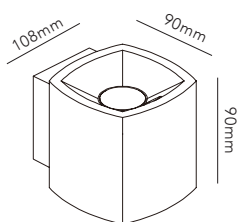

MIRAGE WALL

Design: Nital Patel

*Anodized surfaces are not recommended for outdoor use.
Anodized surfaces may vary $\pm 10\%$.

MIRAGE WALL 1

MIRAGE WALL 1+

MIRAGE WALL - 2700/3000K

Design: Nital Patel

LIGHT·POINT
C O P E N H A G E N

ART. NAME	MIRAGE WALL 1	MIRAGE WALL 1+	
Art. no. white	271041	-	-
Art. no. black	271040	271050	-
Art. no. rose gold	271043	-	-
Art. no. titanium	271044	-	-
Art. no. brass	271045	-	-
Art. no. rust	271042	271052	-
EAN white	5711389710415	-	-
EAN black	5711389710408	5711389710507	-
EAN rose gold	5711389710439	-	-
EAN titanium	5711389710446	-	-
EAN brass	5711389710453	-	-
EAN rust	5711389710422	5711389710521	-
Material	Aluminium / Glass	Aluminium / Glass	-
Light source	LED	LED	-
Lifetime	50.000	50.000	-
Number of light sources	2	2	-
Electronical gear	N/A	N/A	-
Driver watt	N/A	N/A	-
Light source watt	4.5	7	-
System watt	9	14	-
Voltage	220-240	220-240	-
Dimmable	Yes	Yes	-
Lumen output	675 (nominal)	1050 (nominal)	-
Lumen pr. watt	75	75	-
Flux	N/A	N/A	-
CCT (K)	2700/3000	2700/3000	-
RA/CRI	90	90	-
Mac Adam	5	5	-
Light distribution	Up/Down	Up/Down	-
Beam angle	90	90	-
Tilt angle	N/A	N/A	-
Cutout mm.	N/A	N/A	-
Rotation	N/A	N/A	-
Looping	N/A	N/A	-