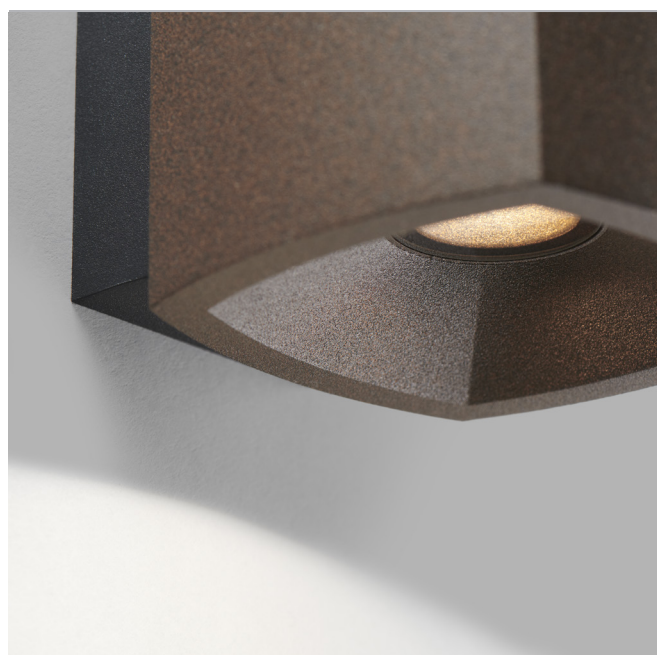

MIRAGE WALL

Design: Nital Patel

*Anodized surfaces are not recommended for outdoor use.
Anodized surfaces may vary $\pm 10\%$.

MIRAGE WALL 1

MIRAGE WALL 1+

MIRAGE WALL - 2700/3000K

Design: Nital Patel

LIGHT·POINT
C O P E N H A G E N

ART. NAME	MIRAGE WALL 1	MIRAGE WALL 1+	
Art. no. white	271041	-	-
Art. no. black	271040	271050	-
Art. no. rose gold	271043	-	-
Art. no. titanium	271044	-	-
Art. no. brass	271045	-	-
Art. no. rust	271042	271052	-
EAN white	5711389710415	-	-
EAN black	5711389710408	5711389710507	-
EAN rose gold	5711389710439	-	-
EAN titanium	5711389710446	-	-
EAN brass	5711389710453	-	-
EAN rust	5711389710422	5711389710521	-
Material	Aluminium / Glass	Aluminium / Glass	-
Light source	LED	LED	-
Lifetime	50.000	50.000	-
Number of light sources	2	2	-
Electronical gear	N/A	N/A	-
Driver watt	N/A	N/A	-
Light source watt	4.5	7	-
System watt	9	14	-
Voltage	220-240	220-240	-
Dimmable	Yes	Yes	-
Lumen output	675 (nominal)	1050 (nominal)	-
Lumen pr. watt	75	75	-
Flux	N/A	N/A	-
CCT (K)	2700/3000	2700/3000	-
RA/CRI	90	90	-
Mac Adam	5	5	-
Light distribution	Up/Down	Up/Down	-
Beam angle	90	90	-
Tilt angle	N/A	N/A	-
Cutout mm.	N/A	N/A	-
Rotation	N/A	N/A	-
Looping	N/A	N/A	-